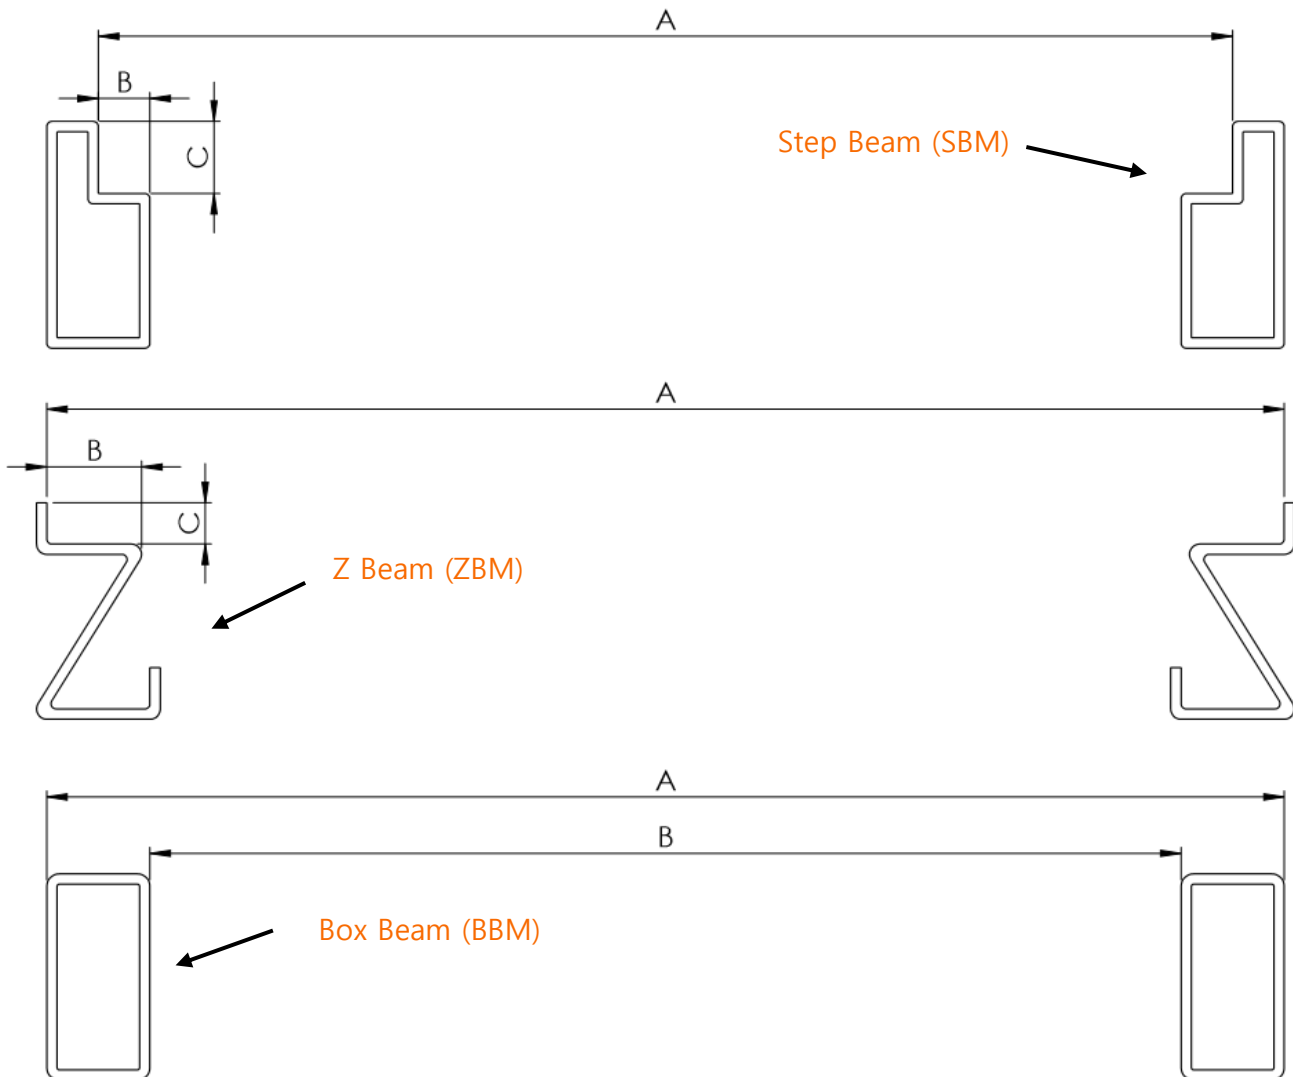

Guide for Measuring Decking

Just tell us what type of beam you have and the measurements A, B and C... that's really all we need!

If you are still having trouble, please don't hesitate to get in touch with us as we are always happy to help! Visit our contact page to get in touch or call us on 0800 345 7088 or email sales@advanced-handling.co.uk